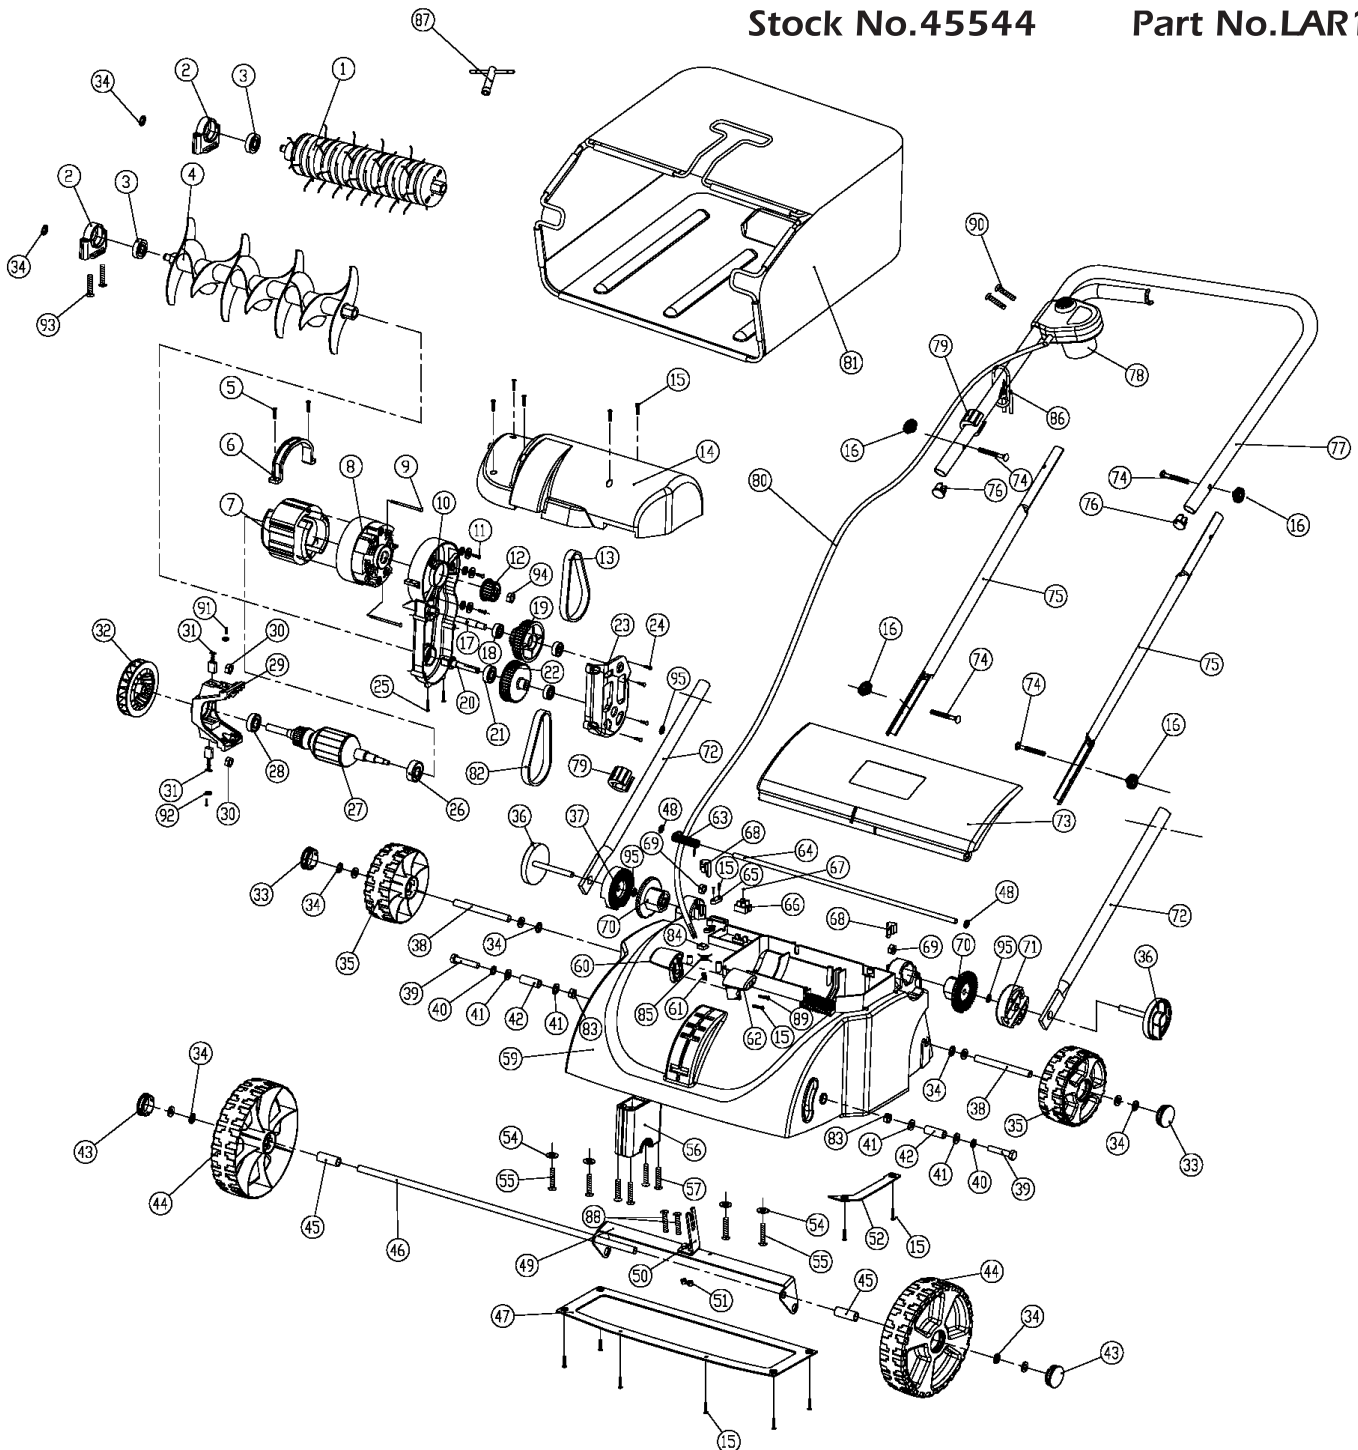

SPARE PARTS DRAWING SHEET FOR
**1300W Lawn
Scarifier/Aerator**

Stock No.45544

Part No.LAR1300

Helpline: (023) 8049 4344. Sales Desk: (023) 8049 4333. General Enquiries: (023) 8026 6355.

DRAPER TOOLS LTD, HURSLEY ROAD, CHANDLER'S FORD, EASTLEIGH, HANTS. SO53 1YF. U.K. internet: www.draper.co.uk e-mail: sales@drapertools.com